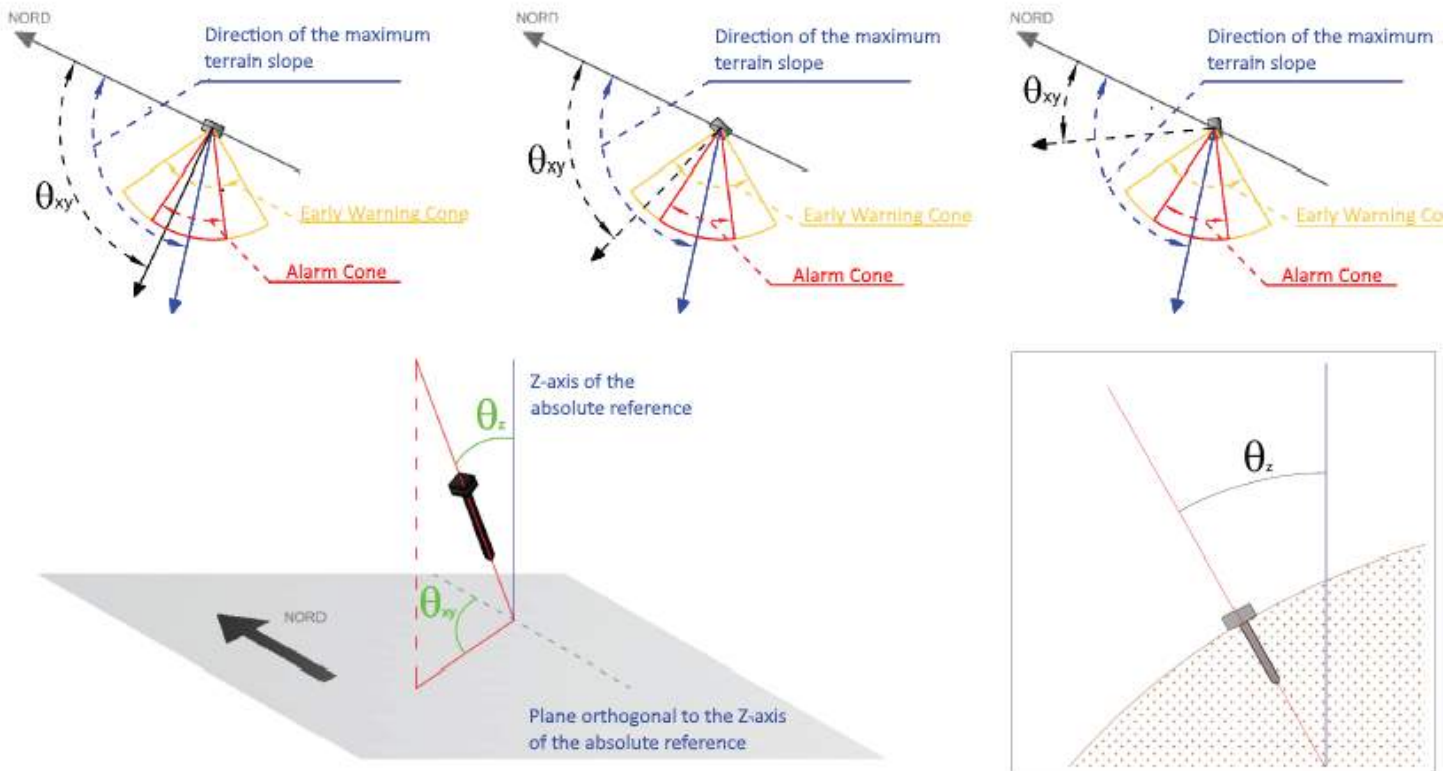

## Early Warning-Landslide Monitoring System

Railway lines running through mountainous areas are often characterized by sections overlooking artificial slopes. Intense and sudden rainfall, increases the likelihood of breakage of these slopes and consequent rapid mudslides and debris, which can lead to high risk situations for trains circulation safety. The **EW-LMS** system is designed to detect possible landslides and promptly provide alarms, so as to suspend the trains circulation proactively.

## Early Warning-Landslide Monitoring System

The **EW-LMS** system is able to monitor in real time even large areas through a network of inclinometer sensors that measure the head rotation of instrumented shafts stuck into the ground, and consequently the occurring landslide. The combined use of terrain moisture sensors, for each point in the network, allows to determine the conditions of imminent danger and therefore to generate alert conditions.