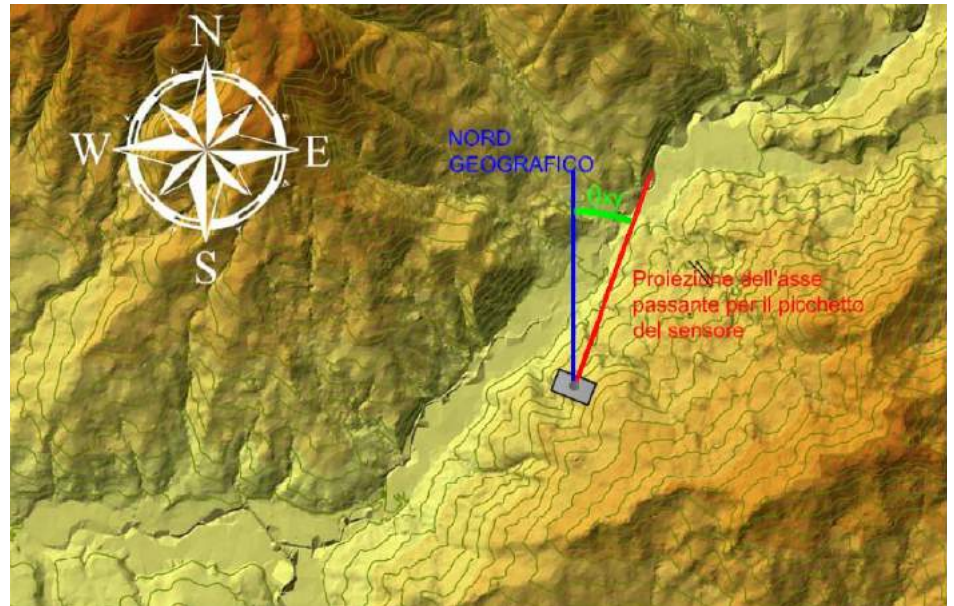

## Early Warning-Landslide Monitoring System

Railway lines running through mountainous areas are often characterized by sections overlooking artificial slopes. Intense and sudden rainfall, increases the likelihood of breakage of these slopes and consequent rapid mudslides and debris, which can lead to high risk situations for trains circulation safety. The **EW-LMS** system is designed to detect possible landslides and promptly provide alarms, so as to suspend the trains circulation proactively.

## Early Warning-Landslide Monitoring System

The **EW-LMS** system is able to monitor in real time even large areas through a network of inclinometer sensors that measure the head rotation of instrumented shafts stuck into the ground, and consequently the occurring landslide. The combined use of terrain moisture sensors, for each point in the network, allows to determine the conditions of imminent danger and therefore to generate alert conditions.