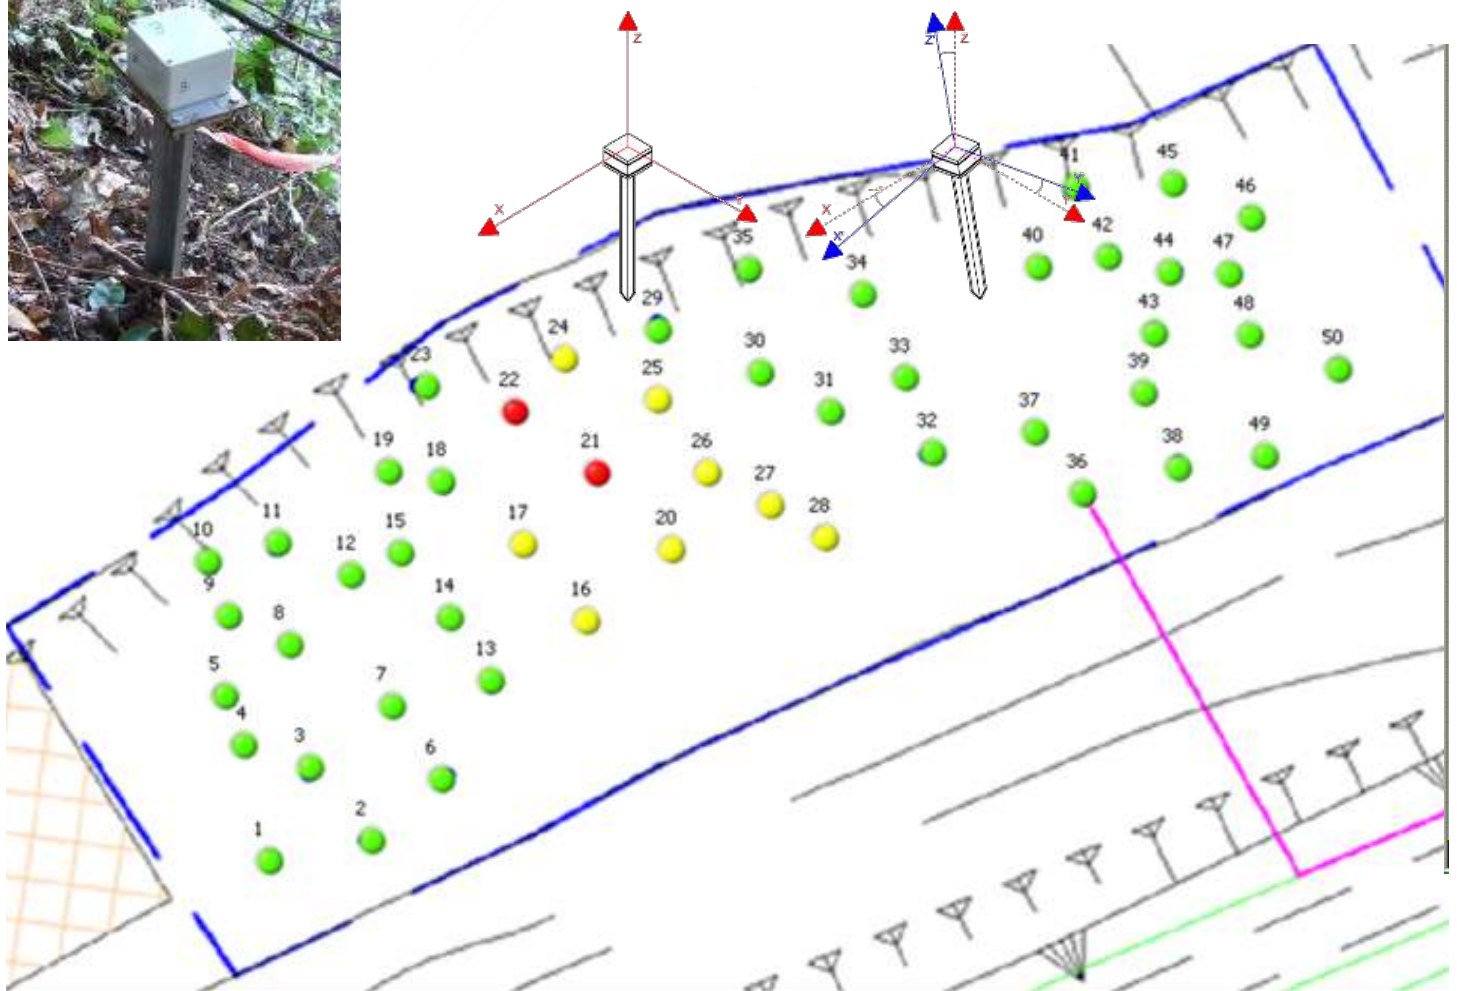

### EARLY WARNING - LANDSLIDES MONITORING SYSTEM

## Early Warning-Landslide Monitoring System

Railway lines running through mountainous areas are often characterized by sections overlooking artificial slopes. Intense and sudden rainfall, increases the likelihood of breakage of these slopes and consequent rapid mudslides and debris, which can lead to high risk situations for trains circulation safety. The **EW-LMS** system is designed to detect possible landslides and promptly provide alarms, so as to suspend the trains circulation proactively.

## Early Warning-Landslide Monitoring System

The **EW-LMS** system is able to monitor in real time even large areas through a network of inclinometer sensors that measure the head rotation of instrumented shafts stuck into the ground, and consequently the occurring landslide. The combined use of terrain moisture sensors, for each point in the network, allows to determine the conditions of imminent danger and therefore to generate alert conditions.